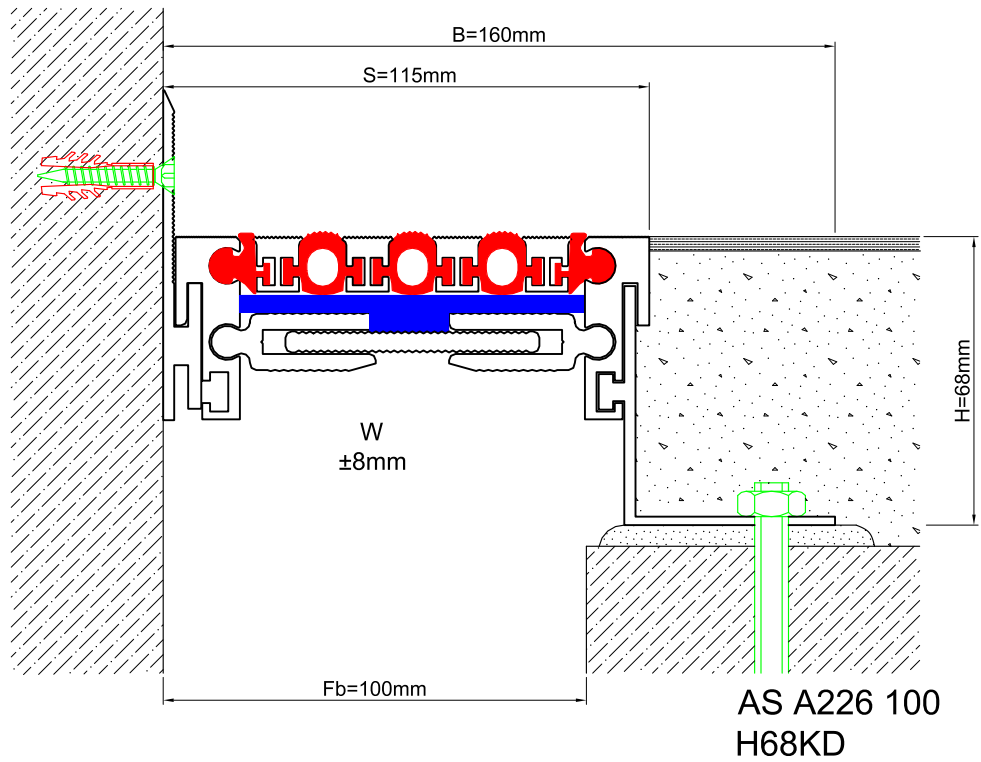

AS A226 flush mounted profiles can easily be applied to all types of floors and load bearing capacities are designed for heavy vehicles, cars or pedestrians depending on the gap inquired. Adjustable interlocking profile and gasket configuration makes it available for very large openings and enables to meet displacements in 3 directions. If inquired, AS A226 can be applied with wall type AS A126 and this dual application brings in a decorative aspect. Profiles are delivered factory-assembled.

FLOOR

* Visuals are representative and the profile configuration may differ depending on the characteristics requested.

GASKET COLORS: **BLACK** GREY BEIGE Custom Colors available.

LOCATION	MODEL	GAP (Fb) mm	HEIGHT (H) MM	OVERALL WIDTH (B) mm	VISIBLE WIDTH (S) mm	MOVEMENT (W) mm	LOAD CAPACITY	STANDARD LENGTH (mt)
Floor to Floor	AS A226-035	35	43 / 58 / 68 / 88	135	48	± 2	70 kN 300 kN	3
	AS A226-050	50	43 / 58 / 68 / 88	158	70	± 4	35 kN 120 kN	3
	AS A226-080	80	43 / 58 / 68 / 88	180	92	± 6	25 kN 60 kN	3
	AS A226-100	100	43 / 58 / 68 / 88	200	112	± 8		3
	AS A226-120	120	43 / 58 / 68 / 88	220	133	± 10		3
	AS A226-140	140	43 / 58 / 68 / 88	240	153	± 12		3
	AS A226-160	160	43 / 58 / 68 / 88	268	180	± 14		3
	AS A226-180	180	43 / 58 / 68 / 88	280	193	± 16		3
	AS A226-200	200	43 / 58 / 68 / 88	305	218	± 18		3

Note: Please ask for different sizes

Profil No Profile Number	AS A226 100	AS A226 100K
Fb (mm)	100	100
H (mm) yaklaşık approx.	68	68
W± (mm) yaklaşık approx.	±8	±8
Renk Color	Alüminyum: Natürel, Fitiller: Siyah, gri, diğer Aluminum: Natural, Inserts: Black, grey, others	
Malzeme Material	Alüminyum, TPE Termoplastik Elastomer Aluminum, TPE Thermoplastic Elastomer	
Standart Uzunluk Standard Length	3	
Yükleme Kapasitesi Load-Bearing Capacity	