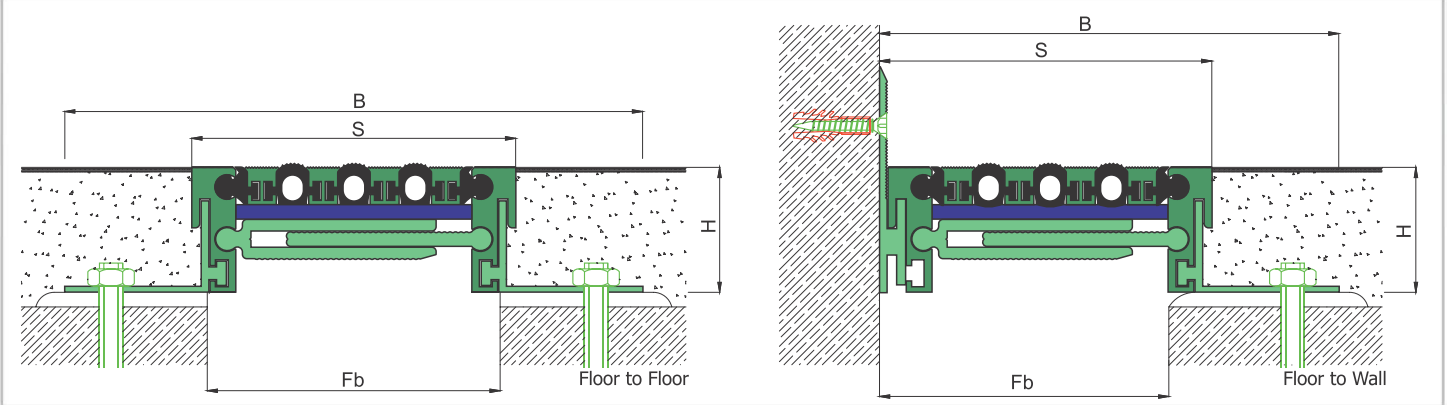

AS A226 flush mounted profiles can easily be applied to all types of floors and load bearing capacities are designed for heavy vehicles, cars or pedestrians depending on the gap inquired. Adjustable interlocking profile and gasket configuration makes it available for very large openings and enables to meet displacements in 3 directions. If inquired, AS A226 can be applied with wall type AS A126 and this dual application brings in a decorative aspect. Profiles are delivered factory-assembled.

FLOOR

* Visuals are representative and the profile configuration may differ depending on the characteristics requested.

GASKET COLORS: **BLACK** GREY BEIGE Custom Colors available.

LOCATION	MODEL	GAP (Fb) mm	HEIGHT (H) MM	OVERALL WIDTH (B) mm	VISIBLE WIDTH (S) mm	MOVEMENT (W) mm	LOAD CAPACITY	STANDARD LENGTH (mt)
Floor to Floor	AS A226-035	35	43 / 58 / 68 / 88	135	48	± 2	70 kN 300 kN	3
	AS A226-050	50	43 / 58 / 68 / 88	158	70	± 4	35 kN 120 kN	3
	AS A226-080	80	43 / 58 / 68 / 88	180	92	± 6	25 kN 60 kN	3
	AS A226-100	100	43 / 58 / 68 / 88	200	112	± 8		3
	AS A226-120	120	43 / 58 / 68 / 88	220	133	± 10		3
	AS A226-140	140	43 / 58 / 68 / 88	240	153	± 12		3
	AS A226-160	160	43 / 58 / 68 / 88	268	180	± 14		3
	AS A226-180	180	43 / 58 / 68 / 88	280	193	± 16		3
	AS A226-200	200	43 / 58 / 68 / 88	305	218	± 18		3

Note: Please ask for different sizes

Profil No Profile Number	AS A226 100	AS A226 100K
Fb (mm)	100	100
H (mm) yaklaşık approx.	68	68
W± (mm) yaklaşık approx.	±8	±8
Renk Color	Alüminyum: Natürel, Fitiller: Siyah, gri, diğer Aluminum: Natural, Inserts: Black, grey, others	
Malzeme Material	Alüminyum, TPE Termoplastik Elastomer Aluminum, TPE Thermoplastic Elastomer	
Standart Uzunluk Standard Length	3	
Yükleme Kapasitesi Load-Bearing Capacity	