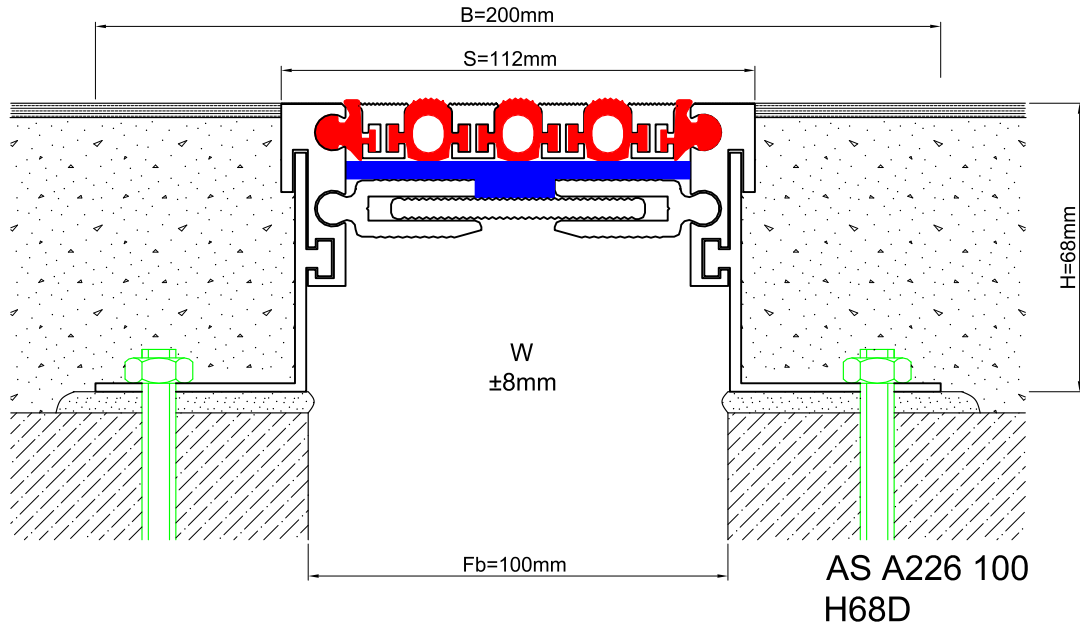

AS A226 flush mounted profiles can easily be applied to all types of floors and load bearing capacities are designed for heavy vehicles, cars or pedestrians depending on the gap inquired. Adjustable interlocking profile and gasket configuration makes it available for very large openings and enables to meet displacements in 3 directions. If inquired, AS A226 can be applied with wall type AS A126 and this dual application brings in a decorative aspect. Profiles are delivered factory-assembled.

FLOOR

* Visuals are representative and the profile configuration may differ depending on the characteristics requested.

GASKET COLORS: **BLACK** GREY BEIGE Custom Colors available.

LOCATION	MODEL	GAP (Fb) mm	HEIGHT (H) MM	OVERALL WIDTH (B) mm	VISIBLE WIDTH (S) mm	MOVEMENT (W) mm	LOAD CAPACITY	STANDARD LENGTH (mt)
Floor to Floor	AS A226-035	35	43 / 58 / 68 / 88	135	48	± 2	70 kN 300 kN	3
	AS A226-050	50	43 / 58 / 68 / 88	158	70	± 4	35 kN 120 kN	3
	AS A226-080	80	43 / 58 / 68 / 88	180	92	± 6	25 kN 60 kN	3
	AS A226-100	100	43 / 58 / 68 / 88	200	112	± 8		3
	AS A226-120	120	43 / 58 / 68 / 88	220	133	± 10		3
	AS A226-140	140	43 / 58 / 68 / 88	240	153	± 12		3
	AS A226-160	160	43 / 58 / 68 / 88	268	180	± 14		3
	AS A226-180	180	43 / 58 / 68 / 88	280	193	± 16		3
	AS A226-200	200	43 / 58 / 68 / 88	305	218	± 18		3

Note: Please ask for different sizes

Profil No Profile Number	AS A226 100	AS A226 100K
Fb (mm)	100	100
H (mm) yaklaşık approx.	68	68
W± (mm) yaklaşık approx.	±8	±8
Renk Color	Alüminyum: Natürel, Fitiller: Siyah, gri, diğer Aluminum: Natural, Inserts: Black, grey, others	
Malzeme Material	Alüminyum, TPE Termoplastik Elastomer Aluminum, TPE Thermoplastic Elastomer	
Standart Uzunluk Standard Length	3	
Yükleme Kapasitesi Load-Bearing Capacity	